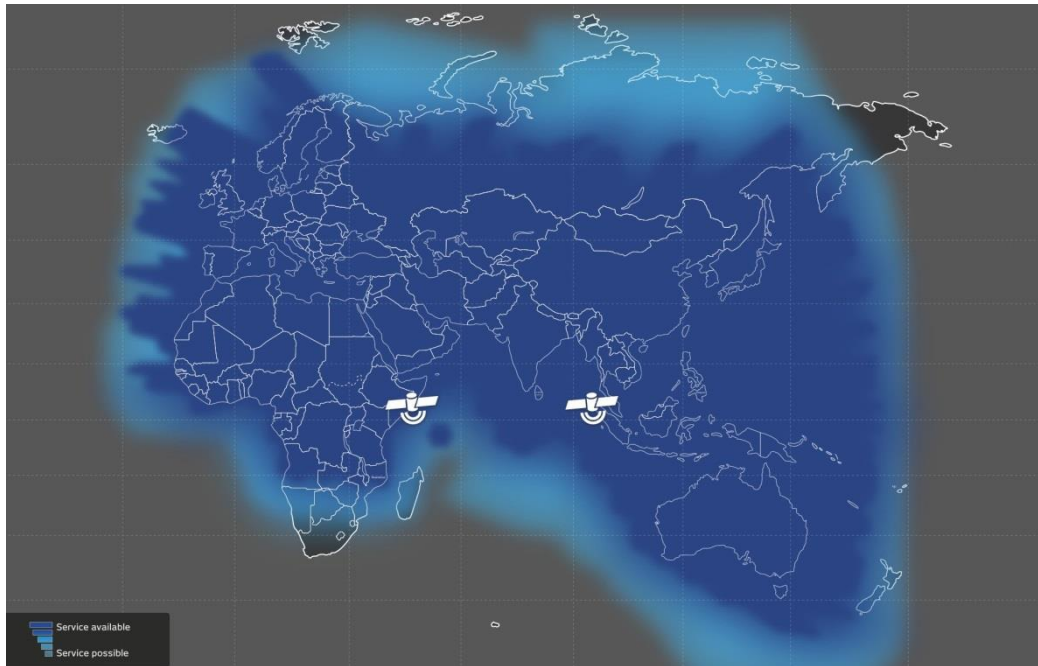

Thuraya SatSleeve+

Smartphone to Satellite Phone Device

The SatSleeve+ is the latest innovation from Thuraya, transforming your Apple or Android smartphone into a satellite-enabled device. When out of terrestrial coverage, simply dock your smartphone into the SatSleeve+ and click 'satellite mode' to access voice, SMS, email, messaging, social media apps and basic web browsing services.

THURAYA COVERAGE

This map represents Thuraya expectations of coverage. Thuraya's satellite network is renowned for being the most powerful satellite network that covers more than 140 countries or two-thirds of the globe. With the high penetration alerting capability (HPA), Thuraya SatSleeve enables you to receive calls even with the satellite antenna stowed, keeping you connected at all times.